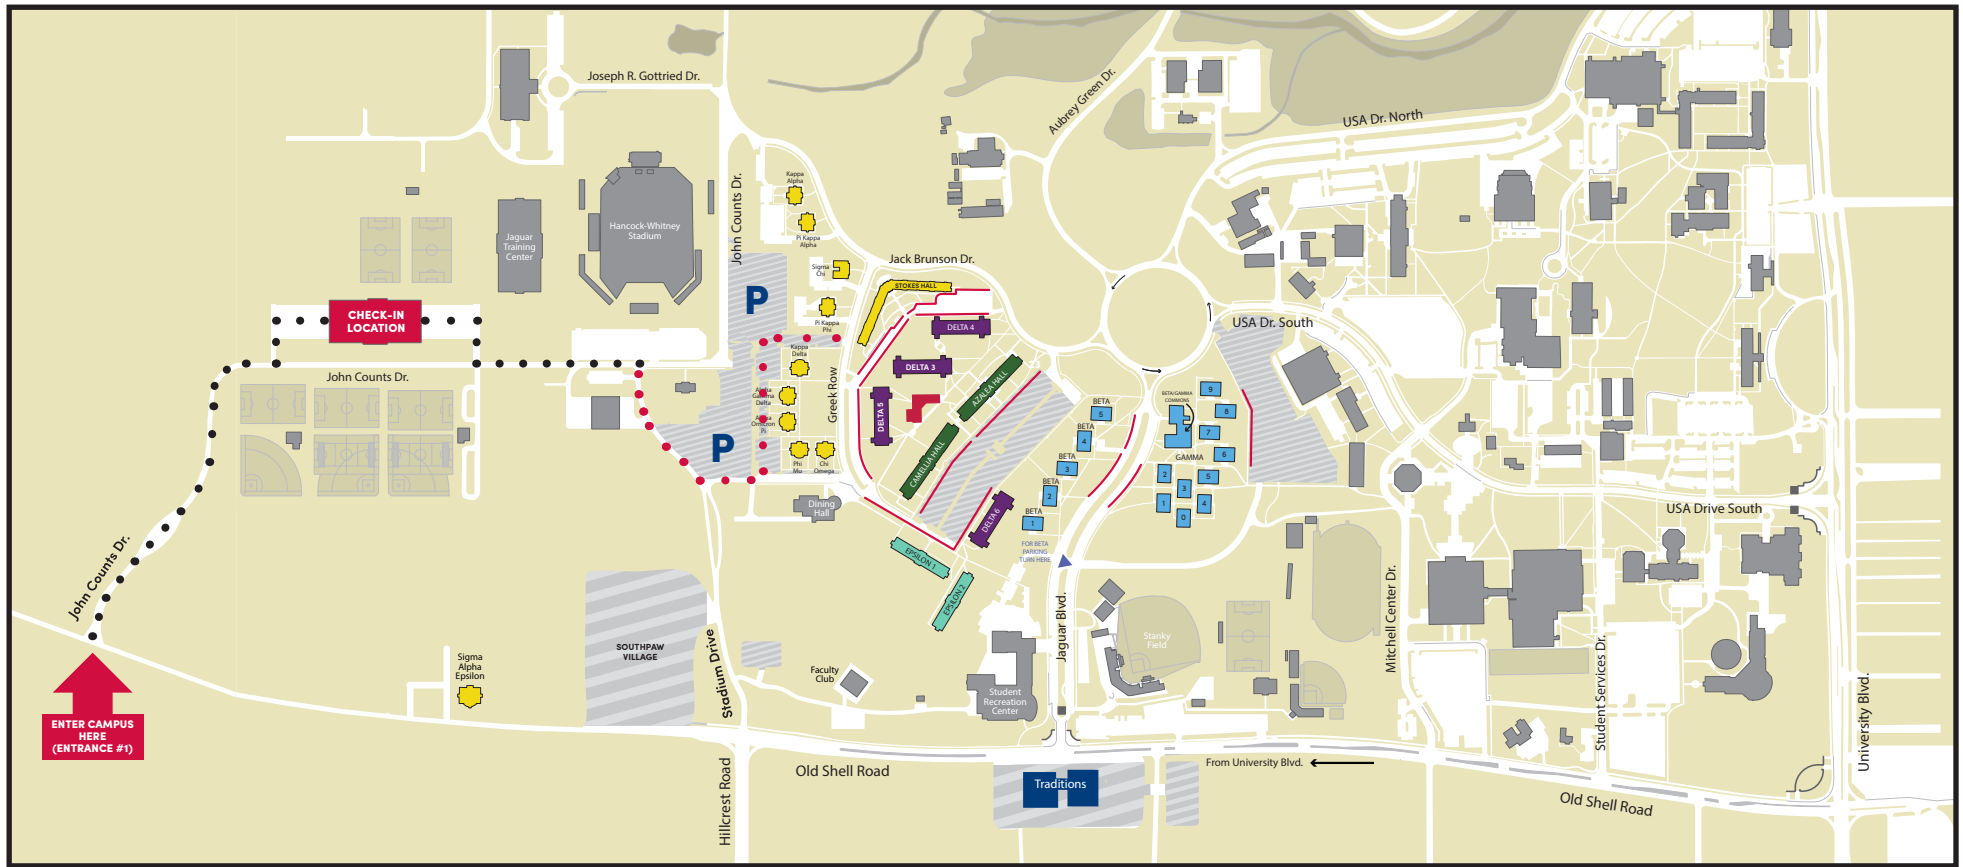

RED ROUTE Fraternity & Sorority Housing (not PKA, KA, or SAE)

- ● ● Driving Route
- CHECK-IN LOCATION Drive-Thru Check-In Location
- P Designated Parking Zone
- Unloading Zone